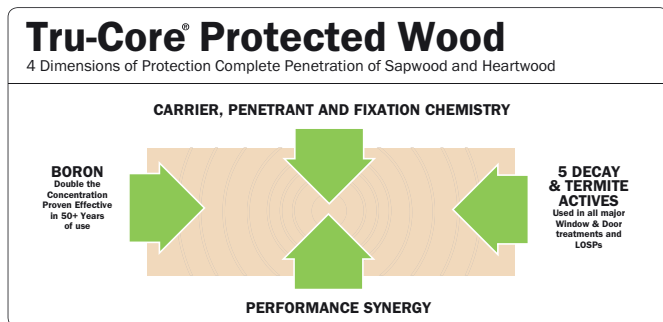

Claymark Solid Gold™ Protected Trim Boards

Solid Gold Protection Technology

Solid Gold utilizes the Tru-Core process – the most advanced wood preservative system in the world.

- Unique carrier system penetrates microscopic channels in resins and glues
- 100% penetration of the Sapwood and Heartwood
- No damage to the wood structure
- No volatile organic solvents or harmful chemicals!
- 3 EPA registered and globally recognized fungicides
- 2 EPA registered and globally recognized termiticides

Solid Gold and Tru-Core 4 Dimensions of Protection (Diagram box)

- Carrier, Penetrant and Fixation Chemistry
- Boron – Double the concentration proven effective in 50+ years of use
- 5 Decay and Termite Actives
- Performance Synergy

Solid Gold Protection Process offers the following key benefits:

- 50 year warranty against Decay, Rot & Termites (including Formosan)
- Solid Gold is FSC® Certified – eligible for LEED points
- Durable and safe for both exterior and interior application
- No wood preservative field treatment needed on cut surface ends or drilled holes. Eliminates extra work in the field!